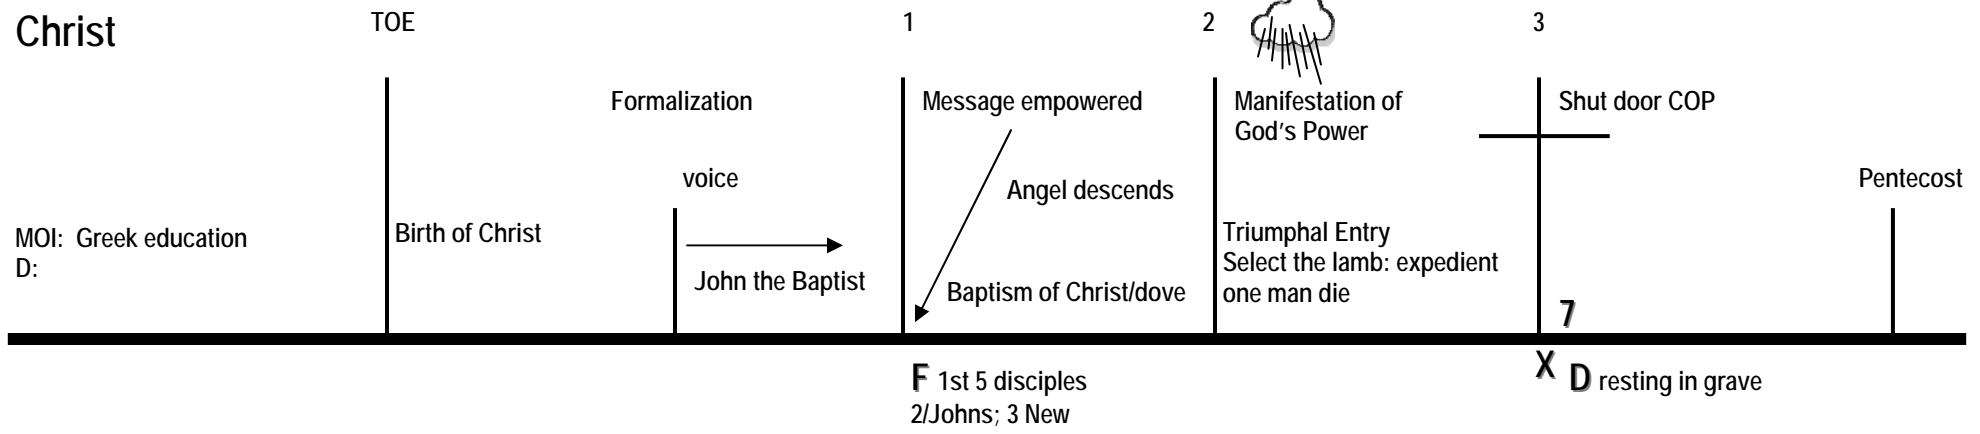

God's dealing with men is ever the same

Beginning of ancient Israel

end of ancient Israel

Elijah

TOE

MOI: Marriage Ahab/Jezebel
D: Famine 3 1/2

Messenger raised up
Increase of knowledge

Formalization

Message to
Obadiah

1

Message empowered
Angel comes down

Lord standing before
him

2

Manifestation of
God's Power

Prophets of baal go 1st
Fire comes down

3

Decrees

Advent History

Advent History

Seven Thunders

Opened/sealed
Delineation of events transpire under 1st 2nd Angel

144,000 Seven Thunders

Unsealed
Events repeated
Events of man of sin